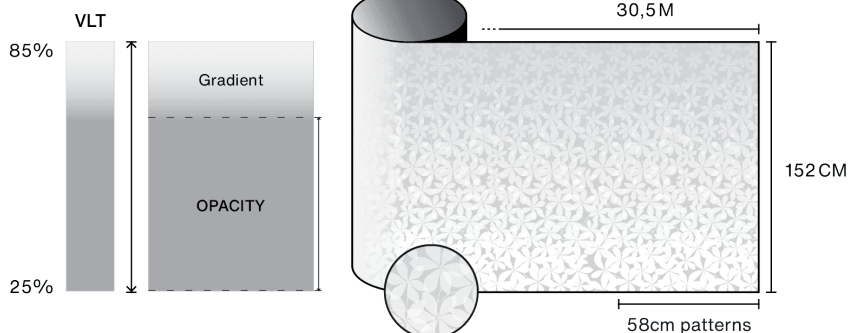

Characteristics

- **Warranty**
  5 years
- **Fire Resistance Rating**
  M1
- **Storage in recommended conditions**
  3 years
- **REACH / RoHS**
  Compliant
- **Widths Available**
  152 cm
- **Installation Type**
  Interior
- **Color From the Outside**
  White
- **Length**
  30.5 m
- **Product Carbon Footprint (LCA)**
  1.56 kgCO₂e/m²

Optical and solar properties

UV Rejection (%)	90
Visible Light Transmission (%)	min: 25 max: 80
Glue	Pressure sensitive acrylic

Application advice

Vertical situation and for a standard glazed surface

Clear Single Pane	✓
Tinted Single Pane	✓
Reflective Tinted Single Pane	✓
Clear Double Pane	✓
Tinted Double Pane	✓
Reflective Tinted Double Pane	✓
Gas-Filled Double Pane - Low E	✓
Stadip Ext. Clear Double Pane	✓
Stadip Int. Clear Double Pane	✓

✓ Yes   ✗ Not recommended   ! Caution

Construction

1. 1 High optical quality polyester with printed design
2. 2 PS adhesive, polymerizes with glass within 15 days
3. 3 Protection PET release liner, disposable after installation

- **Composition**
  PET
- **Thickness**
  40 µm

Details

Installation and Maintenance Advise

Use Slide On (600-FO2) or Film On (600-F0355) diluted at 2 cL/L of water for installation and cleaning. Do not clean for one month after installation or apply stickers/adhesives on the film.

Access the installation and maintenance advice video