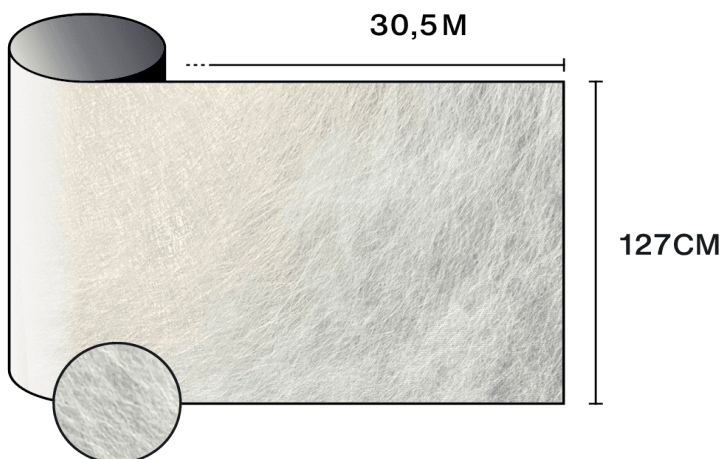

Characteristics

Warranty
5 years

Fire Resistance Rating
M1

Storage in recommended conditions
3 years

REACH / RoHS
Compliant

Widths Available
127 cm

Installation Type
Interior

Color From the Outside
Depoli

Length
30.5 m

Product Carbon Footprint (LCA)
1.56 kgCO₂e/m²

Optical and solar properties

UV Rejection (%) 90

Visible Light Transmission (%) 47

Glue Pressure sensitive acrylic

Application advice

Vertical situation and for a standard glazed surface

Clear Single Pane ✓

Tinted Single Pane ✓

Reflective Tinted Single Pane ✓

Clear Double Pane ✓

Tinted Double Pane ✓

Reflective Tinted Double Pane ✓

Gas-Filled Double Pane - Low E ✓

Stadip Ext. Clear Double Pane ✓

Stadip Int. Clear Double Pane ✓

✓ Yes   × Not recommended   ! Caution

Construction

1. 1 High optical quality polyester with printed design
2. 2 PS adhesive, polymerizes with glass within 15 days
3. 3 Protection PET release liner, disposable after installation

Composition
PET

Thickness
150 µm

Details

Installation and Maintenance Advise

Use Slide On (600-FO2) or Film On (600-F0355) diluted at 2 cL/L of water for installation and cleaning. Do not clean for one month after installation or apply stickers/adhesives on the film.

Access the installation and maintenance advice video